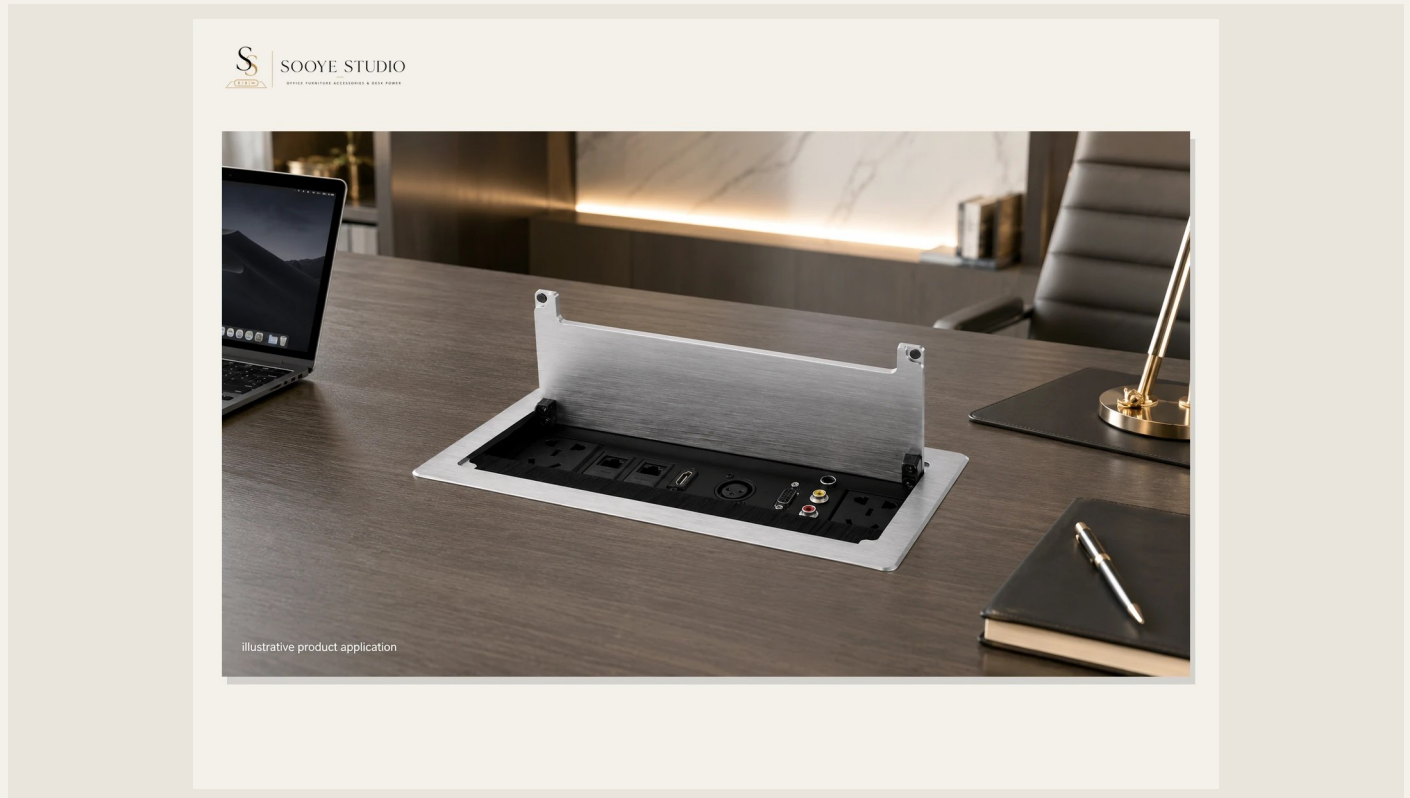

DP-07

Manual Flip-Up Brush Multimedia Desk Box

A manual flip-up multimedia box with brush cable access for meeting and executive desks.

Product or illustrative application view. Confirm the exact configuration against the selected model.

INSTALLATION Recessed desk installation	COVER Manual flip-up cover with brush cable access
OPTION 1 2 x AC, network, telephone, VGA and AV/audio	OPTION 2 4 x AC, network and telephone

AVAILABLE FOR MODEL-SPECIFIC INQUIRY

Share the model code, destination country and intended application.

VIEW DP-07 ONLINE