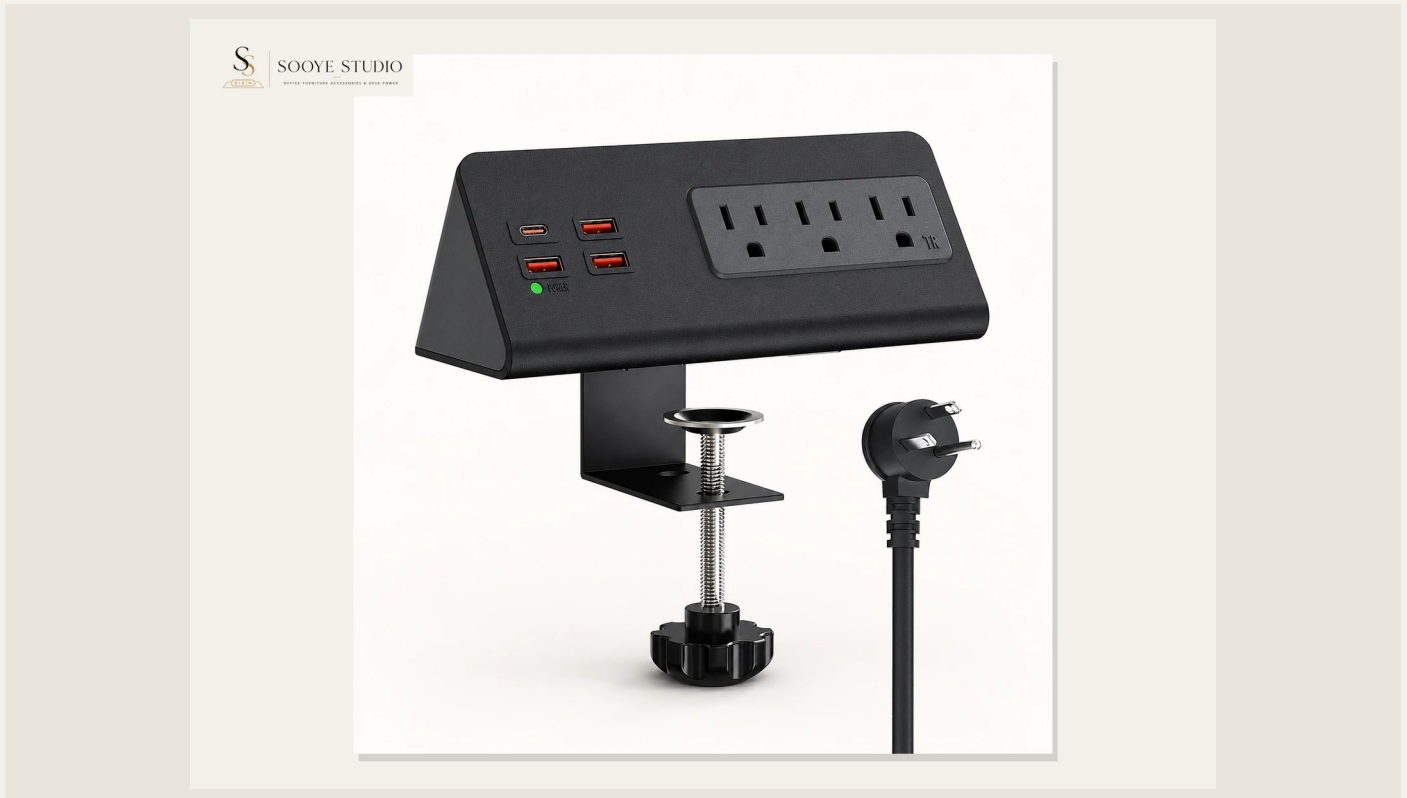

DP-12

Clamp-On Desk Power Module with PD 20W USB-C

A no-cutout clamp-on module combining AC outlets, USB charging and overload control.

Product or illustrative application view. Confirm the exact configuration against the selected model.

INSTALLATION Clamp-on mounting without a desk cutout	AC OUTLETS 3
USB-A PORTS 3	USB-C 1 x PD 20W
POWER CABLE 2 m	CONTROLS Indicator light and overload switch
COLORS Black or white	

AVAILABLE FOR MODEL-SPECIFIC INQUIRY

Share the model code, destination country and intended application.

[VIEW DP-12 ONLINE](#)