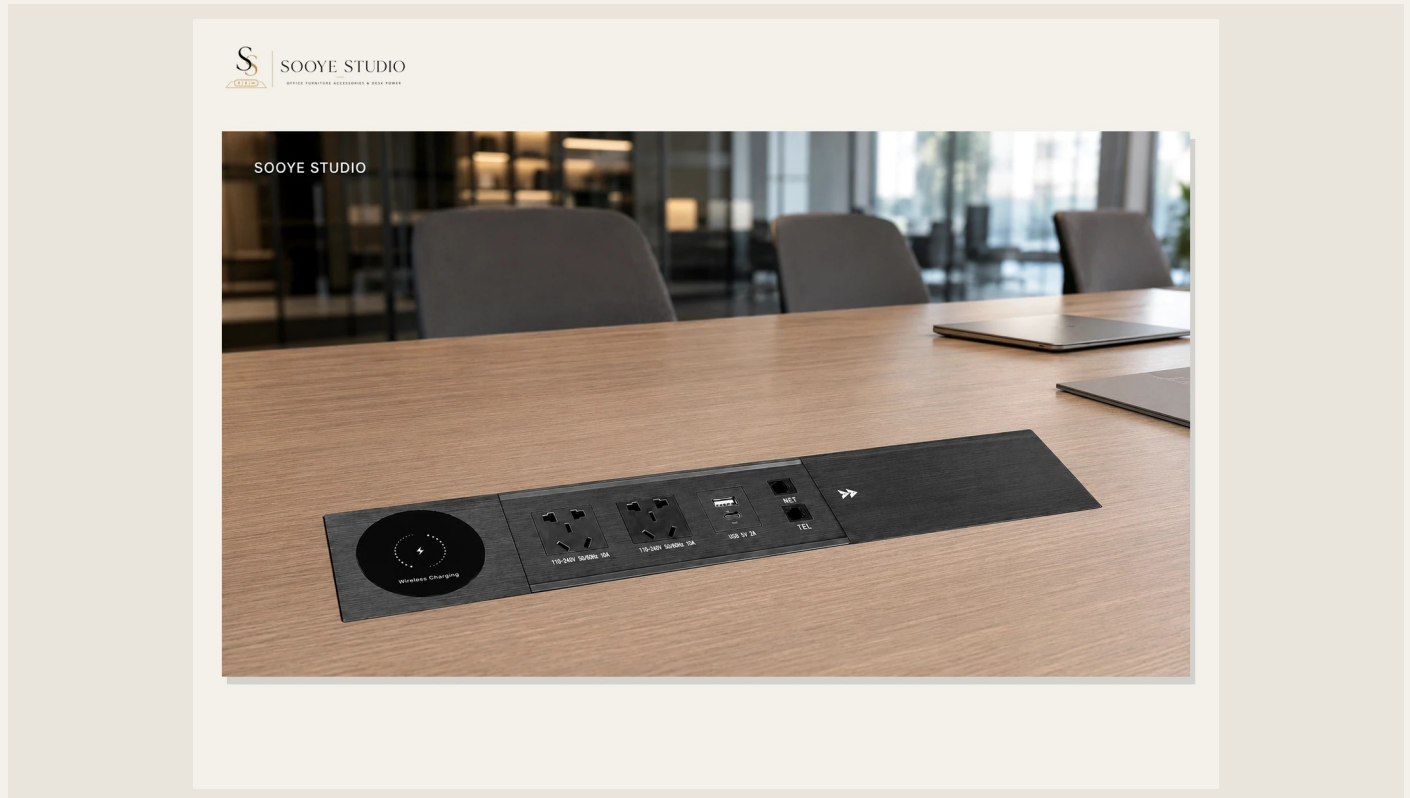

DP-03

Sliding-Cover Recessed Multimedia Desk Power Module

A concealed desk module with sliding covers and configurable power, charging and multimedia interfaces.

Product or illustrative application view. Confirm the exact configuration against the selected model.

INSTALLATION Recessed desk installation	COVER Dual sliding cover
CONFIGURATION AC power, USB charging and multimedia interfaces	

AVAILABLE FOR MODEL-SPECIFIC INQUIRY

Share the model code, destination country and intended application.

VIEW DP-03 ONLINE